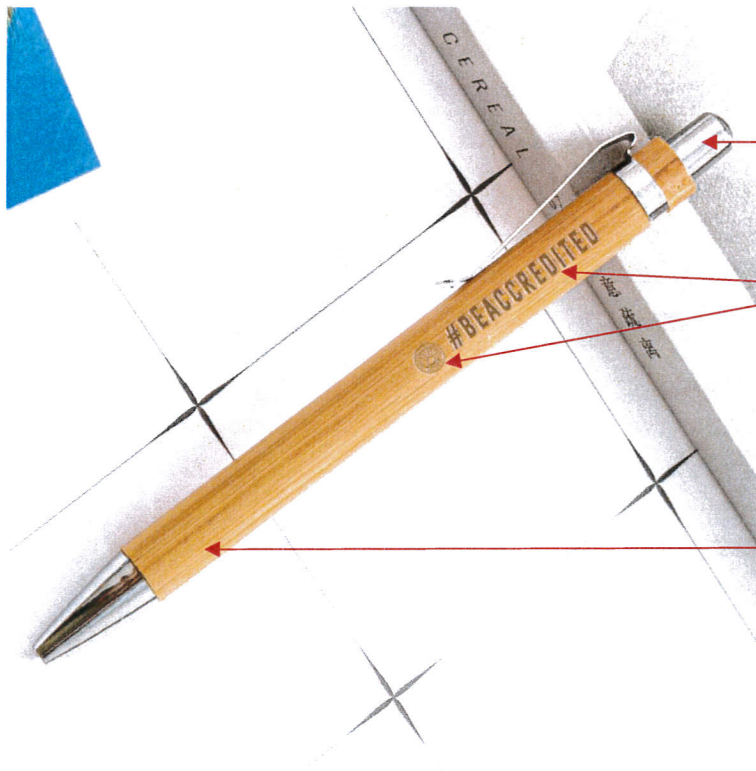

Office of Tourism Standards and Regulation
Standards Development Division

I. UMBRELLA

II. TOTE BAG

III. NOTEBOOK AND PEN

Front

Back

Retractable Pen

DOT Logo & Texts: Engraved

Font:

➤ #BEACCREDITED (Gobold Bold)

Material: Bamboo