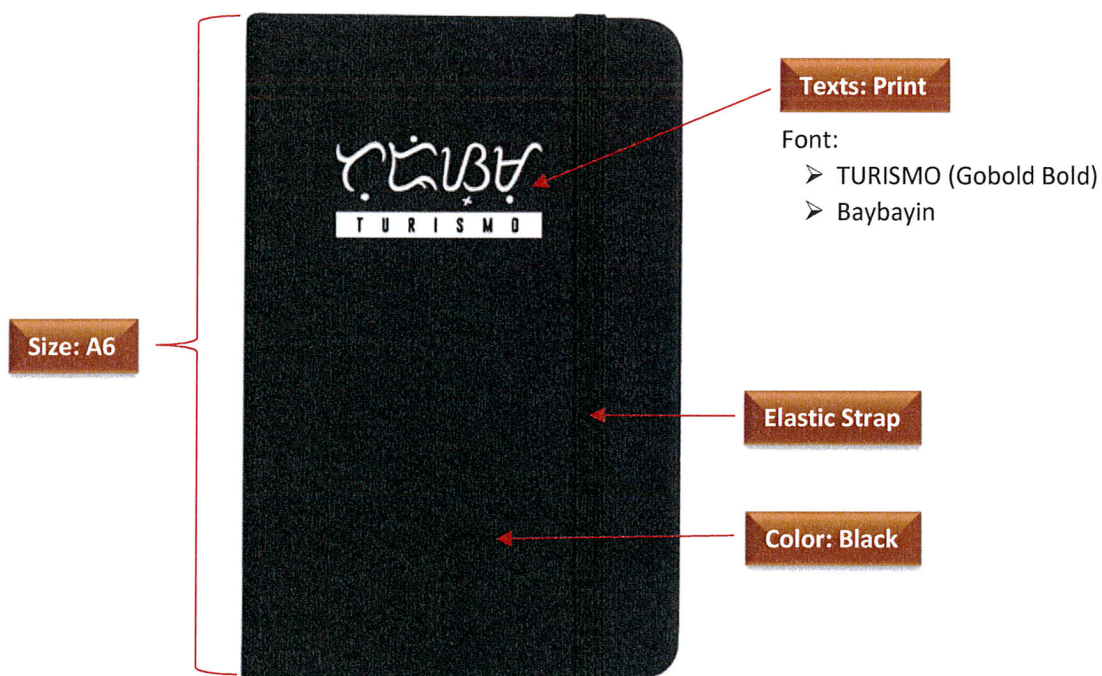

Office of Tourism Standards and Regulation
Standards Development Division

I. UMBRELLA

II. TOTE BAG

III. NOTEBOOK AND PEN

Front

Back

Retractable Pen

DOT Logo & Texts: Engraved

Font:

➤ #BEACCREDITED (Gobold Bold)

Material: Bamboo