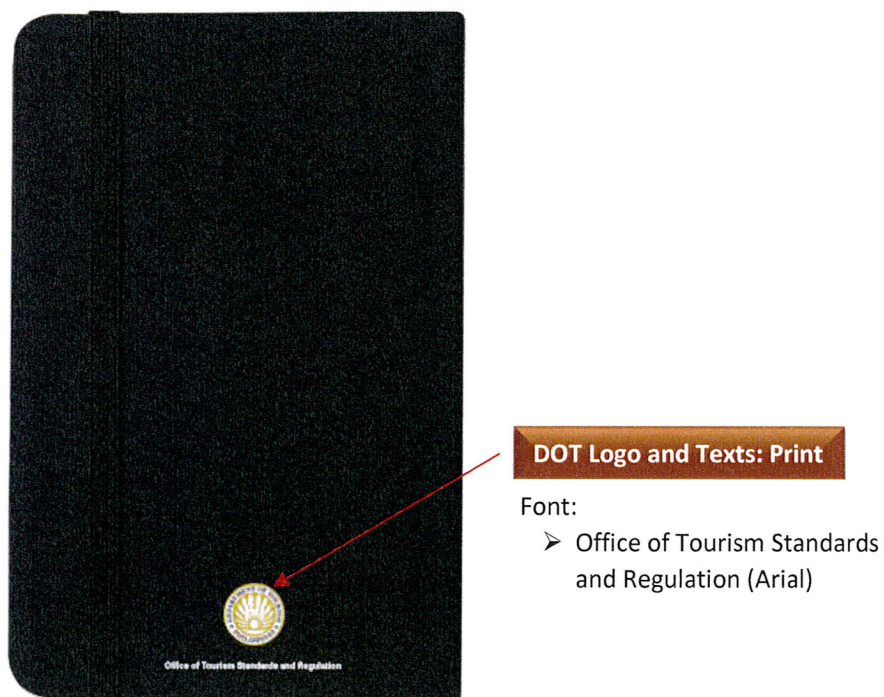

Office of Tourism Standards and Regulation
Standards Development Division

I. UMBRELLA

II. TOTE BAG

III. NOTEBOOK AND PEN

Front

Back

Retractable Pen

DOT Logo & Texts: Engraved

Font:

➤ #BEACCREDITED (Gobold Bold)

Material: Bamboo