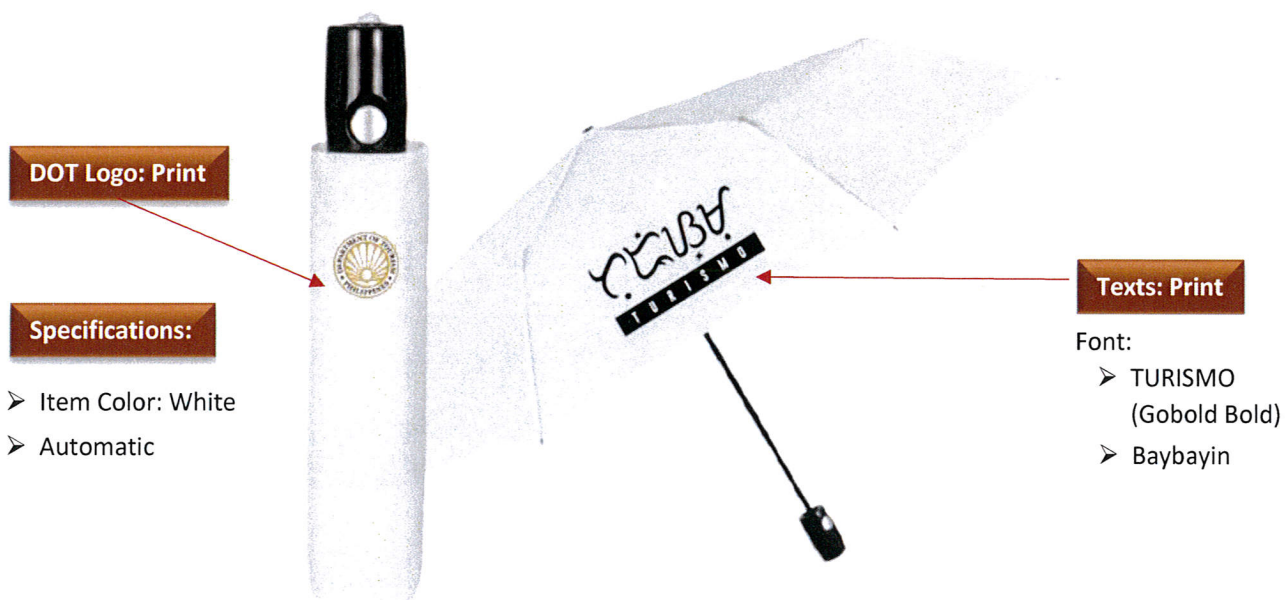

Office of Tourism Standards and Regulation
Standards Development Division

I. UMBRELLA

II. TOTE BAG

III. NOTEBOOK AND PEN

Front

Back

Retractable Pen

DOT Logo & Texts: Engraved

Font:

➤ #BEACCREDITED (Gobold Bold)

Material: Bamboo